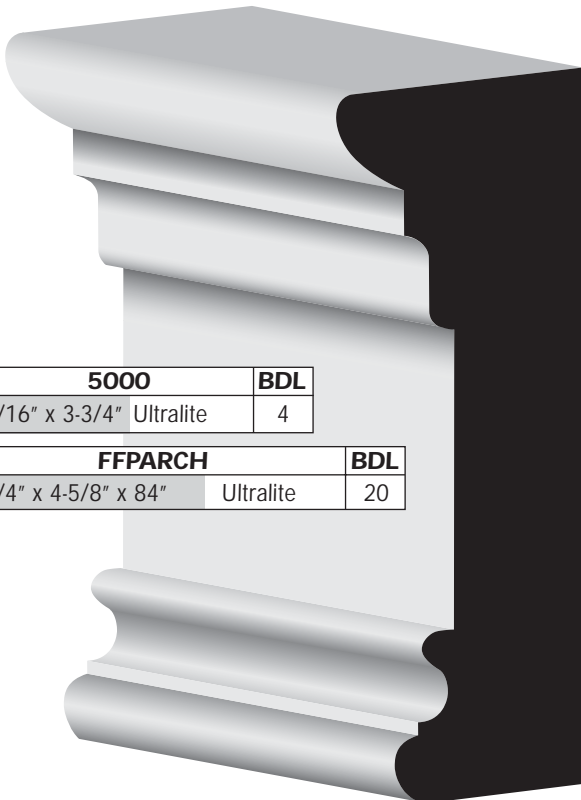

410		BDL
3/4" x 2-1/4"	Ultralite	8

415		BDL
11/16" x 2-1/4"	Ultralite	5

411		BDL
3/4" x 3"	Ultralite	6

Casings

ACTUAL SIZE
ALL DIMENSIONS NOMINAL

8030		BDL
3/4" x 2-1/2"	Ultralite	5

8032		BDL
5/8" x 2-3/4"	Ultralite	6

8031		BDL
3/4" x 3-1/2"	Ultralite	5

324		BDL
1-1/16" x 2-1/2"	Ultralite	5

5000		BDL
1-3/16" x 3-3/4"	Ultralite	4

FFPARCH		BDL
1-1/4" x 4-5/8" x 84"	Ultralite	20

8697		BDL
1-1/8" x 2-3/4"	Ultralite	4

535		BDL
3/4" x 3-1/2"	Ultralite	6

Casings

ACTUAL SIZE
ALL DIMENSIONS NOMINAL

8065		BDL
3/4" x 3-1/2"	Ultralite	5

8694		BDL
1-1/16" x 3-1/2"	Ultralite	4

8977		BDL
3/4" x 3"	Ultralite	5

8061		BDL
1/2" x 2-3/4"	Ultralite	5

908		BDL
11/16" x 3-1/4"	Ultralite	7